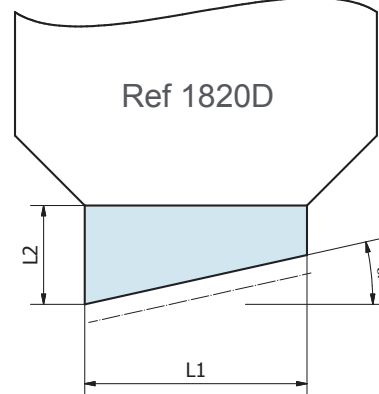

## POSALUX turning tool

Natural diamond (MCD)

*Inclined (left or right)*

Gauche/Left

Droite/Right

Demande de prix / Price request

Commande / Order

L1 \_\_\_\_\_ L2 \_\_\_\_\_